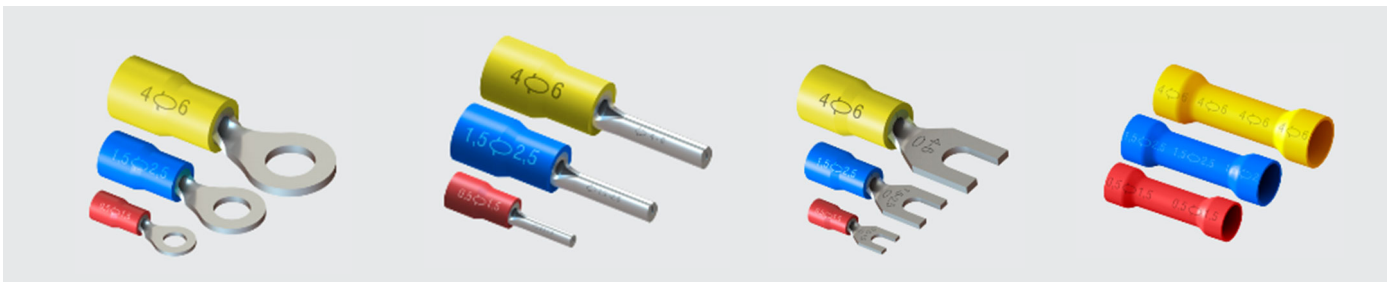

YOUR SOURCE FOR EXPERIENCED, INNOVATIVE, AND RESOURCEFUL INVENTORY SOLUTIONS!

GROUNDING RODS AND ACCESSORIES

Copper Bounded Ground Rod, Grounding Clamps, Connectors, and Couplings

BIMETALLIC STRANDED WIRES

CS-Copper Clad Steel, AS-Aluminum Clad Steel, Tracer Wire, and Aluminum Wire Ropes

SPLICE SLEEVES

Compression Splice Sleeves

PRE-INSULATED TERMINALS

Ring Type, Pin Type, Pre-Insulated Splice Sleeves, Fork Type, Eyelet Type, Quick Disconnect Type