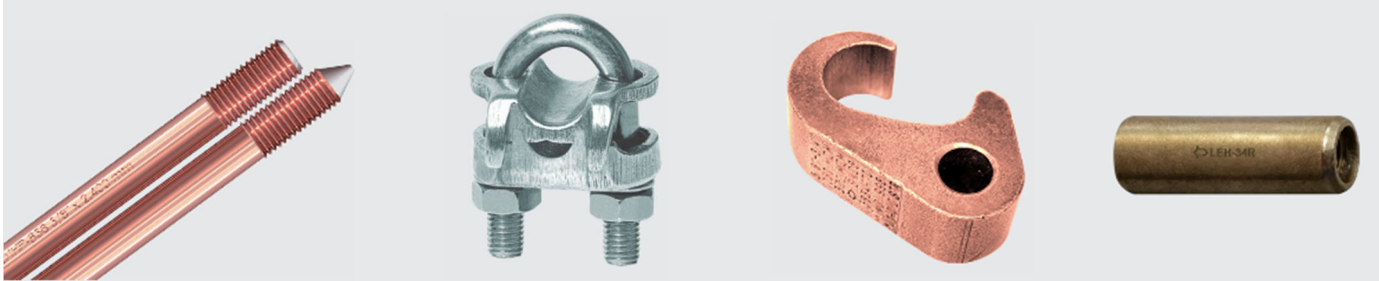

PRIMARY PRODUCTS

CONNECTORS

Split Bolt, Service Post Connectors, Compression Connectors, Stirrup for Connectors, Wedge Connectors, Wedge Connectors with Stirrup and Insulation Piercing

TERMINALS

Compression Copper, Compression Aluminum, Bimetallic Terminals, Mechanical Terminals, Adapter Terminals

YOUR SOURCE FOR EXPERIENCED, INNOVATIVE, AND RESOURCEFUL INVENTORY SOLUTIONS!

GROUNDING RODS AND ACCESSORIES

Copper Bounded Ground Rod, Grounding Clamps, Connectors, and Couplings

BIMETALLIC STRANDED WIRES

CS-Copper Clad Steel, AS-Aluminum Clad Steel, Tracer Wire, and Aluminum Wire Ropes

SPLICE SLEEVES

Compression Splice Sleeves

PRE-INSULATED TERMINALS

Ring Type, Pin Type, Pre-Insulated Splice Sleeves, Fork Type, Eyelet Type, Quick Disconnect Type